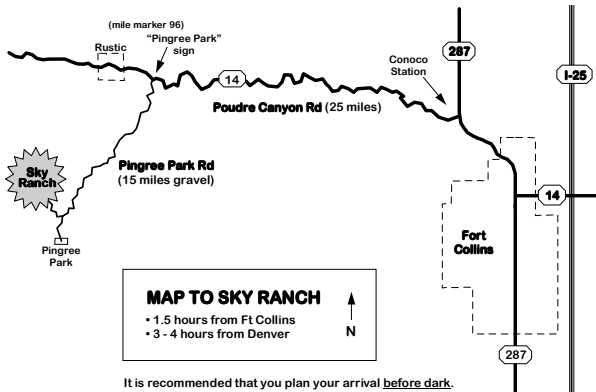

Sky Ranch is located in the Pingree Park area just 55 minutes west of Fort Collins, CO. It is surrounded by Roosevelt National Forest, the Comanche Peak Wilderness Area and Rocky Mountain National Park. Since it's beginning, Sky Ranch has provided people with a mountain experience in Christian community.

At a glance:

- 117 Acres
- Stream & Waterfalls
- Christ Lodge
- Hiking Trails
- Bunkhouse Cabins
- Modern Campground
- Outdoor Chapel
- Ropes Course

The lodge has seven bedrooms, a community bath, a large dining hall and kitchen. Each of the nine bunkhouses has bunk beds for ten and share a bathhouse. You'll sleep in a comfortable bed or cot.

The campground has options for tenting or RV camping with optional electric hookups.

The ranch phone number is (970) 881-2113 if someone should need to reach you. Cell phones generally do not work.

Help prepare Sky Ranch for the busy summer season! Bring your RV or tent, get a Bunkhouse Cabin or stay in a lodge room. Come for a day or the entire weekend.

Basic Schedule:

Saturday:

- Devotions
- Breakfast
- Work Sessions
- Lunch
- Work Sessions
- Free Time
- Dinner
- Campfire

Monday:

- Devotions
- Breakfast
- Project Wrap-Up
- Lunch
- Departure

Friday:

- Arrive in time for 6 pm supper
- Project Leader Orientation
- Devotions & Campfire